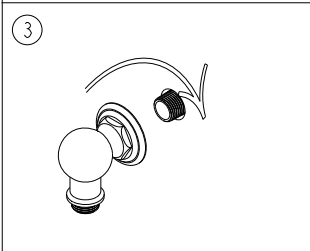

NEWPORT BRASS
Flawless Beauty. From Faucet to Finish.

INSTALLATION INSTRUCTIONS
INSTRUCCIONES DE INSTALACIÓN

HAND SHOWER
DUCHA DE MANO

RECOMMEND INSTALLATION BY A PROFESSIONAL PLUMBING CONTRACTOR
RECOMENDAMOS LA INSTALACIÓN POR PARTE DE UN CONTRATISTA DE PLOMERÍA PROFESIONAL.

NOTE: THE USE OF PETROLEUM BASE PLUMBERS PUTTY ON OUR PRODUCTS WILL NULLIFY THE WARRANTY.
WE RECOMMEND THE USE OF CLEAR SILICONE SEALING MATERIALS.
NOTA: EL USO DE MASILLA DE PLOMERÍA A BASE DE PETRÓLEO EN NUESTROS PRODUCTOS ANULARÁ LA GARANTÍA.
RECOMENDAMOS EL USO DE MATERIALES DE SELLADO DE SILICONA TRANSPARENTE.

1

NEWPORT BRASS
Flawless Beauty. From Faucet to Finish.

INSTALLATION INSTRUCTIONS
INSTRUCCIONES DE INSTALACIÓN

SUPPLY ELBOW
CODO DE SUMINISTRO

ELBOW WITHOUT ADAPTER
CODO SIN ADAPTADOR

ELBOW WITH ADAPTER
CODO CON ADAPTADOR

OR

REPRESENTATIVE IMAGE SHOWN IDENTIFY YOUR PRODUCT
IMAGEN REPRESENTATIVA MOSTRADA IDENTIFIQUE SU PRODUCTO

RECOMMEND INSTALLATION BY A PROFESSIONAL PLUMBING CONTRACTOR
RECOMIENDE LA INSTALACIÓN A UN CONTRATISTA DE PLOMERÍA PROFESIONAL

NOTE: THE USE OF PETROLEUM BASE PLUMBERS PUTTY ON OUR PRODUCTS WILL NULLIFY THE WARRANTY.
WE RECOMMEND THE USE OF CLEAR SILICONE SEALING MATERIALS.
NOTA: EL USO DE MASILLA DE PLOMERÍA A BASE DE PETRÓLEO EN NUESTROS PRODUCTOS ANULARÁ LA GARANTÍA.
RECOMENDAMOS EL USO DE MATERIALES DE SELLADO DE SILICONA TRANSPARENTE.

ELBOW WITHOUT ADAPTER
CODO SIN ADAPTADOR

ELBOW WITH ADAPTER
CODO CON ADAPTADOR