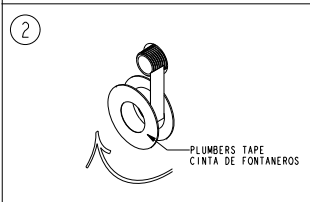

NEWPORT BRASS
Flawless Beauty. From Faucet to Finish.

INSTALLATION INSTRUCTIONS
INSTRUCCIONES DE INSTALACIÓN

HAND SHOWER
DUCHA DE MANO

RECOMMEND INSTALLATION BY A PROFESSIONAL PLUMBING CONTRACTOR
RECOMENDAMOS LA INSTALACIÓN POR PARTE DE UN CONTRATISTA DE PLOMERÍA PROFESIONAL.

NOTE: THE USE OF PETROLEUM BASE PLUMBERS PUTTY ON OUR PRODUCTS WILL NULLIFY THE WARRANTY.
WE RECOMMEND THE USE OF CLEAR SILICONE SEALING MATERIALS.
NOTA: EL USO DE MASILLA DE PLOMERÍA A BASE DE PETRÓLEO EN NUESTROS PRODUCTOS ANULARÁ LA GARANTÍA.
RECOMENDAMOS EL USO DE MATERIALES DE SELLADO DE SILICONA TRANSPARENTE.

1

NEWPORT BRASS
Flawless Beauty. From Faucet to Finish.

INSTALLATION INSTRUCTIONS
INSTRUCCIONES DE INSTALACIÓN

SUPPLY ELBOW
CODO DE SUMINISTRO

ELBOW WITHOUT ADAPTER
CODO SIN ADAPTADOR

ELBOW WITH ADAPTER
CODO CON ADAPTADOR

OR

REPRESENTATIVE IMAGE SHOWN IDENTIFY YOUR PRODUCT
IMAGEN REPRESENTATIVA MOSTRADA IDENTIFIQUE SU PRODUCTO

RECOMMEND INSTALLATION BY A PROFESSIONAL PLUMBING CONTRACTOR
RECOMIENDE LA INSTALACIÓN A UN CONTRATISTA DE PLOMERÍA PROFESIONAL

NOTE: THE USE OF PETROLEUM BASE PLUMBERS PUTTY ON OUR PRODUCTS WILL NULLIFY THE WARRANTY.
WE RECOMMEND THE USE OF CLEAR SILICONE SEALING MATERIALS.
NOTA: EL USO DE MASILLA DE PLOMERÍA A BASE DE PETRÓLEO EN NUESTROS PRODUCTOS ANULARÁ LA GARANTÍA.
RECOMENDAMOS EL USO DE MATERIALES DE SELLADO DE SILICONA TRANSPARENTE.

ELBOW WITHOUT ADAPTER
CODO SIN ADAPTADOR

ELBOW WITH ADAPTER
CODO CON ADAPTADOR