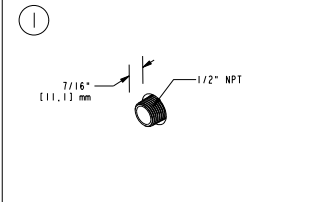

NEWPORT BRASS
Flawless Beauty. From Faucet to Finish.

INSTALLATION INSTRUCTIONS
INSTRUCCIONES DE INSTALACIÓN

HAND SHOWER
DUCHA DE MANO

RECOMMEND INSTALLATION BY A PROFESSIONAL PLUMBING CONTRACTOR
RECOMENDAMOS LA INSTALACIÓN POR PARTE DE UN CONTRATISTA DE PLOMERÍA PROFESIONAL.

NOTE: THE USE OF PETROLEUM BASE PLUMBERS PUTTY ON OUR PRODUCTS WILL NULLIFY THE WARRANTY.
WE RECOMMEND THE USE OF CLEAR SILICONE SEALING MATERIALS.
NOTA: EL USO DE MASILLA DE PLOMERÍA A BASE DE PETRÓLEO EN NUESTROS PRODUCTOS ANULARÁ LA GARANTÍA.
RECOMENDAMOS EL USO DE MATERIALES DE SELLADO DE SILICONA TRANSPARENTE.

1

NEWPORT BRASS
Flawless Beauty. From Faucet to Finish.

INSTALLATION INSTRUCTIONS
INSTRUCCIONES DE INSTALACIÓN

SUPPLY ELBOW
CODO DE SUMINISTRO

ELBOW WITHOUT ADAPTER
CODO SIN ADAPTADOR

ELBOW WITH ADAPTER
CODO CON ADAPTADOR

OR

REPRESENTATIVE IMAGE SHOWN IDENTIFY YOUR PRODUCT
IMAGEN REPRESENTATIVA MOSTRADA IDENTIFIQUE SU PRODUCTO

RECOMMEND INSTALLATION BY A PROFESSIONAL PLUMBING CONTRACTOR
RECOMIENDE LA INSTALACIÓN A UN CONTRATISTA DE PLOMERÍA PROFESIONAL

NOTE: THE USE OF PETROLEUM BASE PLUMBERS PUTTY ON OUR PRODUCTS WILL NULLIFY THE WARRANTY.
WE RECOMMEND THE USE OF CLEAR SILICONE SEALING MATERIALS.
NOTA: EL USO DE MASILLA DE PLOMERÍA A BASE DE PETRÓLEO EN NUESTROS PRODUCTOS ANULARÁ LA GARANTÍA.
RECOMENDAMOS EL USO DE MATERIALES DE SELLADO DE SILICONA TRANSPARENTE.

ELBOW WITHOUT ADAPTER
CODO SIN ADAPTADOR

ELBOW WITH ADAPTER
CODO CON ADAPTADOR