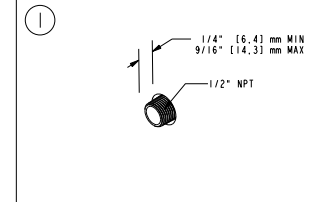

NEWPORT BRASS
Flawless Beauty. From Faucet to Finish.

INSTALLATION INSTRUCTIONS
INSTRUCCIONES DE INSTALACIÓN

HAND SHOWER
DUCHA DE MANO

RECOMMEND INSTALLATION BY A PROFESSIONAL PLUMBING CONTRACTOR
RECOMENDAMOS LA INSTALACIÓN POR PARTE DE UN CONTRATISTA DE PLOMERÍA PROFESIONAL.

NOTE: THE USE OF PETROLEUM BASE PLUMBERS PUTTY ON OUR PRODUCTS WILL NULLIFY THE WARRANTY.
WE RECOMMEND THE USE OF CLEAR SILICONE SEALING MATERIALS.
NOTA: EL USO DE MASILLA DE PLOMERÍA A BASE DE PETRÓLEO EN NUESTROS PRODUCTOS ANULARÁ LA GARANTÍA.
RECOMENDAMOS EL USO DE MATERIALES DE SELLADO DE SILICONA TRANSPARENTE.

1

NEWPORT BRASS
Flawless Beauty. From Faucet to Finish.

INSTALLATION INSTRUCTIONS
INSTRUCCIONES DE INSTALACIÓN

SUPPLY ELBOW
CODO DE SUMINISTRO

ELBOW WITHOUT ADAPTER
CODO SIN ADAPTADOR

ELBOW WITH ADAPTER
CODO CON ADAPTADOR

OR

REPRESENTATIVE IMAGE SHOWN IDENTIFY YOUR PRODUCT
IMAGEN REPRESENTATIVA MOSTRADA IDENTIFIQUE SU PRODUCTO

RECOMMEND INSTALLATION BY A PROFESSIONAL PLUMBING CONTRACTOR
RECOMIENDE LA INSTALACIÓN A UN CONTRATISTA DE PLOMERÍA PROFESIONAL

NOTE: THE USE OF PETROLEUM BASE PLUMBERS PUTTY ON OUR PRODUCTS WILL NULLIFY THE WARRANTY.
WE RECOMMEND THE USE OF CLEAR SILICONE SEALING MATERIALS.
NOTA: EL USO DE MASILLA DE PLOMERÍA A BASE DE PETRÓLEO EN NUESTROS PRODUCTOS ANULARÁ LA GARANTÍA.
RECOMENDAMOS EL USO DE MATERIALES DE SELLADO DE SILICONA TRANSPARENTE.

ELBOW WITHOUT ADAPTER
CODO SIN ADAPTADOR

ELBOW WITH ADAPTER
CODO CON ADAPTADOR