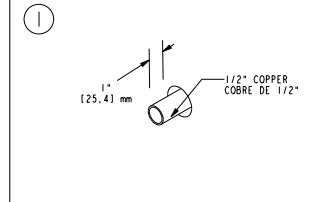

NEWPORT BRASS
Flawless Beauty. From Faucet to Finish.

INSTALLATION INSTRUCTIONS
INSTRUCCIONES DE INSTALACIÓN

HAND SHOWER
DUCHA DE MANO

RECOMMEND INSTALLATION BY A PROFESSIONAL PLUMBING CONTRACTOR
RECOMENDAMOS LA INSTALACIÓN POR PARTE DE UN CONTRATISTA DE PLOMERÍA PROFESIONAL.

NOTE: THE USE OF PETROLEUM BASE PLUMBERS PUTTY ON OUR PRODUCTS WILL NULLIFY THE WARRANTY.
WE RECOMMEND THE USE OF CLEAR SILICONE SEALING MATERIALS.
NOTA: EL USO DE MASILLA DE PLOMERÍA A BASE DE PETRÓLEO EN NUESTROS PRODUCTOS ANULARÁ LA GARANTÍA.
RECOMENDAMOS EL USO DE MATERIALES DE SELLADO DE SILICONA TRANSPARENTE.

1

NEWPORT BRASS
Flawless Beauty. From Faucet to Finish.

INSTALLATION INSTRUCTIONS
INSTRUCCIONES DE INSTALACIÓN

SUPPLY ELBOW
CODO DE SUMINISTRO

ELBOW WITHOUT ADAPTER
CODO SIN ADAPTADOR

ELBOW WITH ADAPTER
CODO CON ADAPTADOR

OR

REPRESENTATIVE IMAGE SHOWN IDENTIFY YOUR PRODUCT
IMAGEN REPRESENTATIVA MOSTRADA IDENTIFIQUE SU PRODUCTO

RECOMMEND INSTALLATION BY A PROFESSIONAL PLUMBING CONTRACTOR
RECOMIENDE LA INSTALACIÓN A UN CONTRATISTA DE PLOMERÍA PROFESIONAL

NOTE: THE USE OF PETROLEUM BASE PLUMBERS PUTTY ON OUR PRODUCTS WILL NULLIFY THE WARRANTY.
WE RECOMMEND THE USE OF CLEAR SILICONE SEALING MATERIALS.
NOTA: EL USO DE MASILLA DE PLOMERÍA A BASE DE PETRÓLEO EN NUESTROS PRODUCTOS ANULARÁ LA GARANTÍA.
RECOMENDAMOS EL USO DE MATERIALES DE SELLADO DE SILICONA TRANSPARENTE.

ELBOW WITHOUT ADAPTER
CODO SIN ADAPTADOR

ELBOW WITH ADAPTER
CODO CON ADAPTADOR