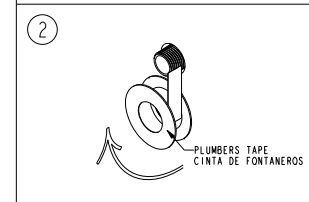

NEWPORT BRASS
Flawless Beauty. From Faucet to Finish.

INSTALLATION INSTRUCTIONS
INSTRUCCIONES DE INSTALACIÓN

HAND SHOWER
DUCHA DE MANO

RECOMMEND INSTALLATION BY A PROFESSIONAL PLUMBING CONTRACTOR
RECOMENDAMOS LA INSTALACIÓN POR PARTE DE UN CONTRATISTA DE PLOMERÍA PROFESIONAL.

NOTE: THE USE OF PETROLEUM BASE PLUMBERS PUTTY ON OUR PRODUCTS WILL NULLIFY THE WARRANTY.
WE RECOMMEND THE USE OF CLEAR SILICONE SEALING MATERIALS.
NOTA: EL USO DE MASILLA DE PLOMERÍA A BASE DE PETRÓLEO EN NUESTROS PRODUCTOS ANULARÁ LA GARANTÍA.
RECOMENDAMOS EL USO DE MATERIALES DE SELLADO DE SILICONA TRANSPARENTE.

1

NEWPORT BRASS
Flawless Beauty. From Faucet to Finish.

INSTALLATION INSTRUCTIONS
INSTRUCCIONES DE INSTALACIÓN

SUPPLY ELBOW
CODO DE SUMINISTRO

ELBOW WITHOUT ADAPTER
CODO SIN ADAPTADOR

ELBOW WITH ADAPTER
CODO CON ADAPTADOR

OR

REPRESENTATIVE IMAGE SHOWN IDENTIFY YOUR PRODUCT
IMAGEN REPRESENTATIVA MOSTRADA IDENTIFIQUE SU PRODUCTO

RECOMMEND INSTALLATION BY A PROFESSIONAL PLUMBING CONTRACTOR
RECOMIENDE LA INSTALACIÓN A UN CONTRATISTA DE PLOMERÍA PROFESIONAL

NOTE: THE USE OF PETROLEUM BASE PLUMBERS PUTTY ON OUR PRODUCTS WILL NULLIFY THE WARRANTY.
WE RECOMMEND THE USE OF CLEAR SILICONE SEALING MATERIALS.
NOTA: EL USO DE MASILLA DE PLOMERÍA A BASE DE PETRÓLEO EN NUESTROS PRODUCTOS ANULARÁ LA GARANTÍA.
RECOMENDAMOS EL USO DE MATERIALES DE SELLADO DE SILICONA TRANSPARENTE.

ELBOW WITHOUT ADAPTER
CODO SIN ADAPTADOR

ELBOW WITH ADAPTER
CODO CON ADAPTADOR