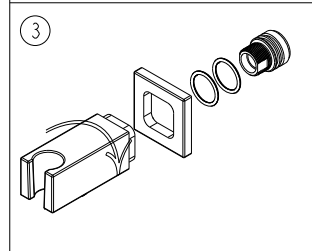

NEWPORT BRASS
Flawless Beauty. From Faucet to Finish.

INSTALLATION INSTRUCTIONS
INSTRUCCIONES DE INSTALACIÓN

HAND SHOWER
DUCHA DE MANO

RECOMMEND INSTALLATION BY A PROFESSIONAL PLUMBING CONTRACTOR
RECOMENDAMOS LA INSTALACIÓN POR PARTE DE UN CONTRATISTA DE PLOMERÍA PROFESIONAL.

NOTE: THE USE OF PETROLEUM BASE PLUMBERS PUTTY ON OUR PRODUCTS WILL NULLIFY THE WARRANTY.
WE RECOMMEND THE USE OF CLEAR SILICONE SEALING MATERIALS.
NOTA: EL USO DE MASILLA DE PLOMERÍA A BASE DE PETRÓLEO EN NUESTROS PRODUCTOS ANULARÁ LA GARANTÍA.
RECOMENDAMOS EL USO DE MATERIALES DE SELLADO DE SILICONA TRANSPARENTE.

1

NEWPORT BRASS
Flawless Beauty. From Faucet to Finish.

INSTALLATION INSTRUCTIONS
INSTRUCCIONES DE INSTALACIÓN

SUPPLY ELBOW
CODO DE SUMINISTRO

ELBOW WITHOUT ADAPTER
CODO SIN ADAPTADOR

ELBOW WITH ADAPTER
CODO CON ADAPTADOR

OR

REPRESENTATIVE IMAGE SHOWN IDENTIFY YOUR PRODUCT
IMAGEN REPRESENTATIVA MOSTRADA IDENTIFIQUE SU PRODUCTO

RECOMMEND INSTALLATION BY A PROFESSIONAL PLUMBING CONTRACTOR
RECOMIENDE LA INSTALACIÓN A UN CONTRATISTA DE PLOMERÍA PROFESIONAL

NOTE: THE USE OF PETROLEUM BASE PLUMBERS PUTTY ON OUR PRODUCTS WILL NULLIFY THE WARRANTY.
WE RECOMMEND THE USE OF CLEAR SILICONE SEALING MATERIALS.
NOTA: EL USO DE MASILLA DE PLOMERÍA A BASE DE PETRÓLEO EN NUESTROS PRODUCTOS ANULARÁ LA GARANTÍA.
RECOMENDAMOS EL USO DE MATERIALES DE SELLADO DE SILICONA TRANSPARENTE.

ELBOW WITHOUT ADAPTER
CODO SIN ADAPTADOR

ELBOW WITH ADAPTER
CODO CON ADAPTADOR